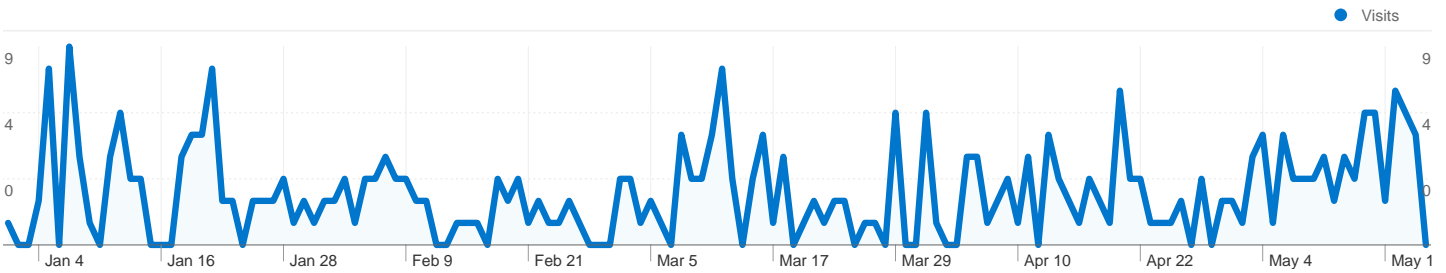

All traffic sources sent a total of 331 visits