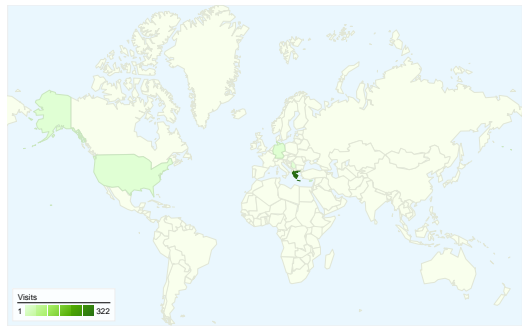

Site Usage

 **331 Visits**

 **34.14% Bounce Rate**

 **5,520 Pageviews**

 **00:13:05 Avg. Time on Site**

 **16.68 Pages/Visit**

 **53.17% % New Visits**

Visitors Overview

Visitors
183

Map Overlay

Traffic Sources Overview

- **Referring Sites**
164.00 (49.55%)
- **Direct Traffic**
90.00 (27.19%)
- **Search Engines**
77.00 (23.26%)

Content Overview

Pages	Pageviews	% Pageviews
/cms.php	804	14.57%
/grdomainnames.php	711	12.88%
/visits.php	620	11.23%
/profile.php	448	8.12%
/seorank.php	445	8.06%

183 people visited this site

331 Visits

183 Absolute Unique Visitors

5,520 Pageviews

16.68 Average Pageviews

00:13:05 Time on Site

34.14% Bounce Rate

53.17% New Visits

331 visits came from 6 countries/territories

Site Usage

Visits 331 % of Site Total: 100.00%	Pages/Visit 16.68 Site Avg: 16.68 (0.00%)	Avg. Time on Site 00:13:05 Site Avg: 00:13:05 (0.00%)	% New Visits 53.17% Site Avg: 53.17% (0.00%)	Bounce Rate 34.14% Site Avg: 34.14% (0.00%)	
Country/Territory	Visits	Pages/Visit	Avg. Time on Site	% New Visits	Bounce Rate
Greece	322	17.11	00:13:27	52.17%	32.61%
Cyprus	3	1.00	00:00:00	100.00%	100.00%
Germany	3	2.00	00:00:06	100.00%	66.67%
Serbia	1	1.00	00:00:00	0.00%	100.00%
United States	1	1.00	00:00:00	100.00%	100.00%
Malta	1	1.00	00:00:00	100.00%	100.00%
1 - 6 of 6					