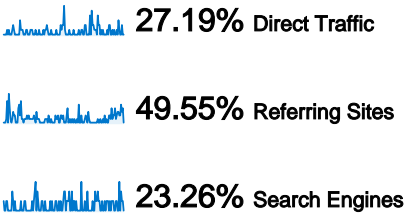

- **Referring Sites**
  164.00 (49.55%)
- **Direct Traffic**
  90.00 (27.19%)
- **Search Engines**
  77.00 (23.26%)

Top Traffic Sources

Sources	Visits	% visits	Keywords	Visits	% visits
(direct) ((none))	90	27.19%	αυξηση επισκεψιμοτητας	9	11.69%
google (organic)	74	22.36%	agrosystem	2	2.60%
palms.com.gr (referral)	36	10.88%	internet ελεγχος	2	2.60%
facebook.com (referral)	28	8.46%	miniweb	2	2.60%
chrisi-island.gr (referral)	20	6.04%	streaming audio	2	2.60%