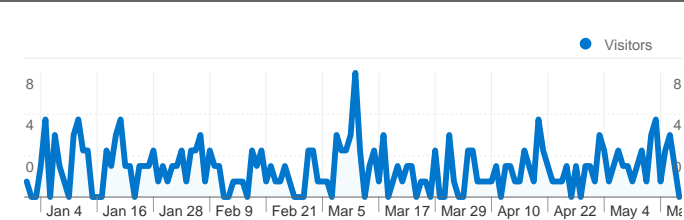

Site Usage

 **331 Visits**

 **34.14% Bounce Rate**

 **5,520 Pageviews**

 **00:13:05 Avg. Time on Site**

 **16.68 Pages/Visit**

 **53.17% % New Visits**

Visitors Overview

183 people visited this site

331 Visits

183 Absolute Unique Visitors

5,520 Pageviews

16.68 Average Pageviews

00:13:05 Time on Site

34.14% Bounce Rate

53.17% New Visits

331 visits came from 6 countries/territories

Site Usage

Visits 331 % of Site Total: 100.00%	Pages/Visit 16.68 Site Avg: 16.68 (0.00%)	Avg. Time on Site 00:13:05 Site Avg: 00:13:05 (0.00%)	% New Visits 53.17% Site Avg: 53.17% (0.00%)	Bounce Rate 34.14% Site Avg: 34.14% (0.00%)	
Country/Territory	Visits	Pages/Visit	Avg. Time on Site	% New Visits	Bounce Rate
Greece	322	17.11	00:13:27	52.17%	32.61%
Cyprus	3	1.00	00:00:00	100.00%	100.00%
Germany	3	2.00	00:00:06	100.00%	66.67%
Serbia	1	1.00	00:00:00	0.00%	100.00%
United States	1	1.00	00:00:00	100.00%	100.00%
Malta	1	1.00	00:00:00	100.00%	100.00%
1 - 6 of 6					

Pages on this site were viewed a total of 5,520 times

 **5,520 Pageviews**

 **1,836 Unique Views**

 **34.14% Bounce Rate**

Top Content

Pages	Pageviews	% Pageviews
/cms.php	804	14.57%
/grdomainnames.php	711	12.88%
/visits.php	620	11.23%
/profile.php	448	8.12%
/seorank.php	445	8.06%