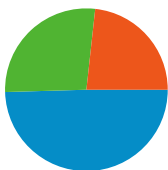

Traffic Sources Overview

- **Referring Sites**
  164.00 (49.55%)
- **Direct Traffic**
  90.00 (27.19%)
- **Search Engines**
  77.00 (23.26%)

Content Overview

Pages	Pageviews	% Pageviews
/cms.php	804	14.57%
/grdomainnames.php	711	12.88%
/visits.php	620	11.23%
/profile.php	448	8.12%
/seorank.php	445	8.06%