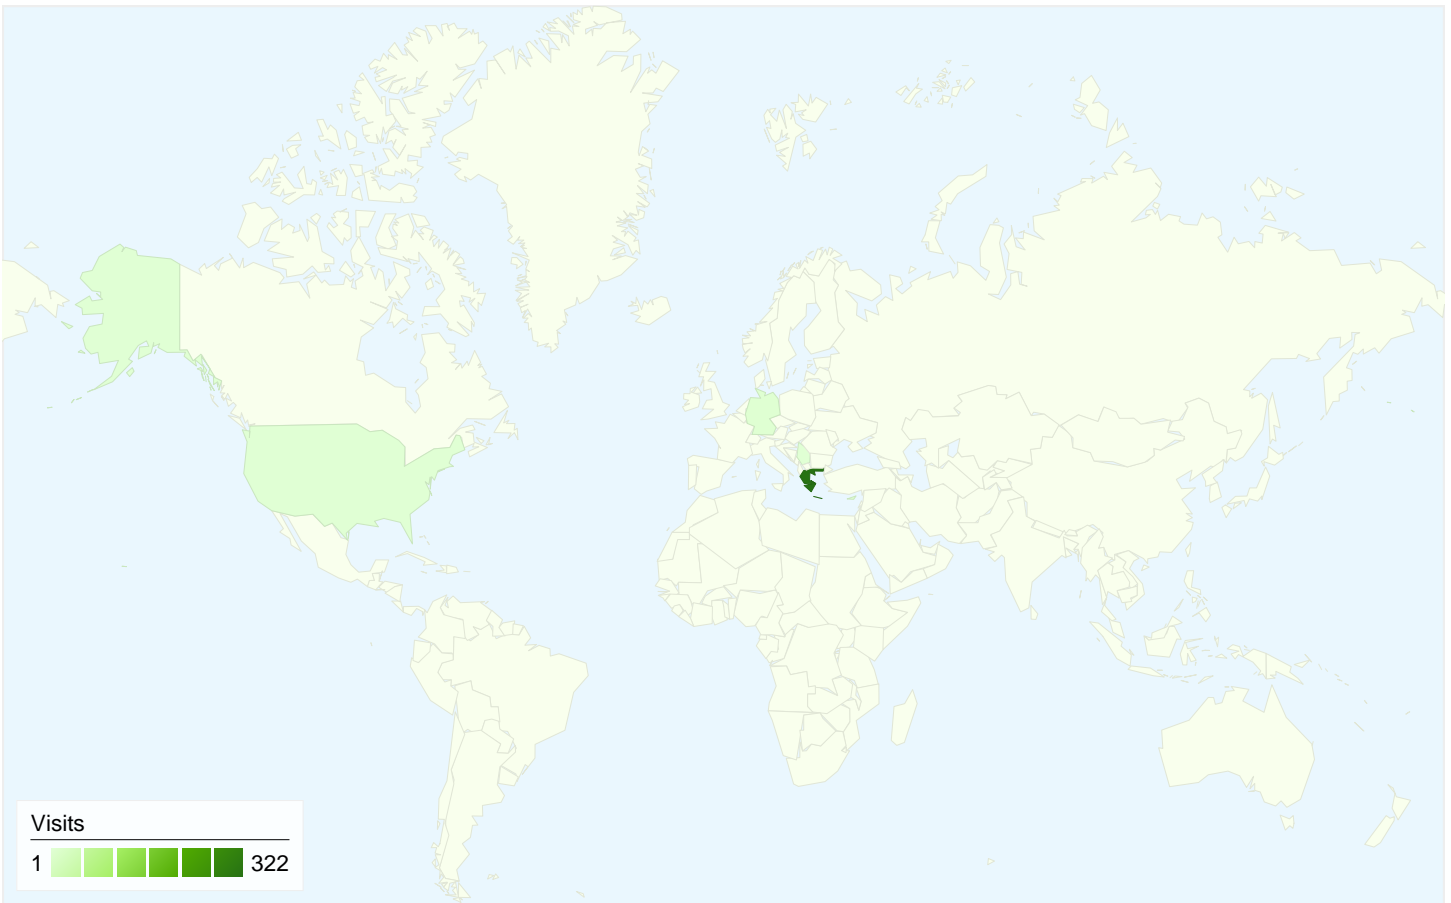

183 people visited this site

331 Visits

183 Absolute Unique Visitors

5,520 Pageviews

16.68 Average Pageviews

00:13:05 Time on Site

34.14% Bounce Rate

53.17% New Visits

All traffic sources sent a total of 331 visits

- Referring Sites**
164.00 (49.55%)
- Direct Traffic**
90.00 (27.19%)
- Search Engines**
77.00 (23.26%)

Top Traffic Sources

Sources	Visits	% visits	Keywords	Visits	% visits
(direct) ((none))	90	27.19%	αυξηση επισκεψιμοτητας	9	11.69%
google (organic)	74	22.36%	agrosystem	2	2.60%
palms.com.gr (referral)	36	10.88%	internet ελεγχος	2	2.60%
facebook.com (referral)	28	8.46%	miniweb	2	2.60%
chrisi-island.gr (referral)	20	6.04%	streaming audio	2	2.60%

331 visits came from 6 countries/territories

Site Usage

Visits 331 % of Site Total: 100.00%	Pages/Visit 16.68 Site Avg: 16.68 (0.00%)	Avg. Time on Site 00:13:05 Site Avg: 00:13:05 (0.00%)	% New Visits 53.17% Site Avg: 53.17% (0.00%)	Bounce Rate 34.14% Site Avg: 34.14% (0.00%)	
Country/Territory	Visits	Pages/Visit	Avg. Time on Site	% New Visits	Bounce Rate
Greece	322	17.11	00:13:27	52.17%	32.61%
Cyprus	3	1.00	00:00:00	100.00%	100.00%
Germany	3	2.00	00:00:06	100.00%	66.67%
Serbia	1	1.00	00:00:00	0.00%	100.00%
United States	1	1.00	00:00:00	100.00%	100.00%
Malta	1	1.00	00:00:00	100.00%	100.00%
1 - 6 of 6					